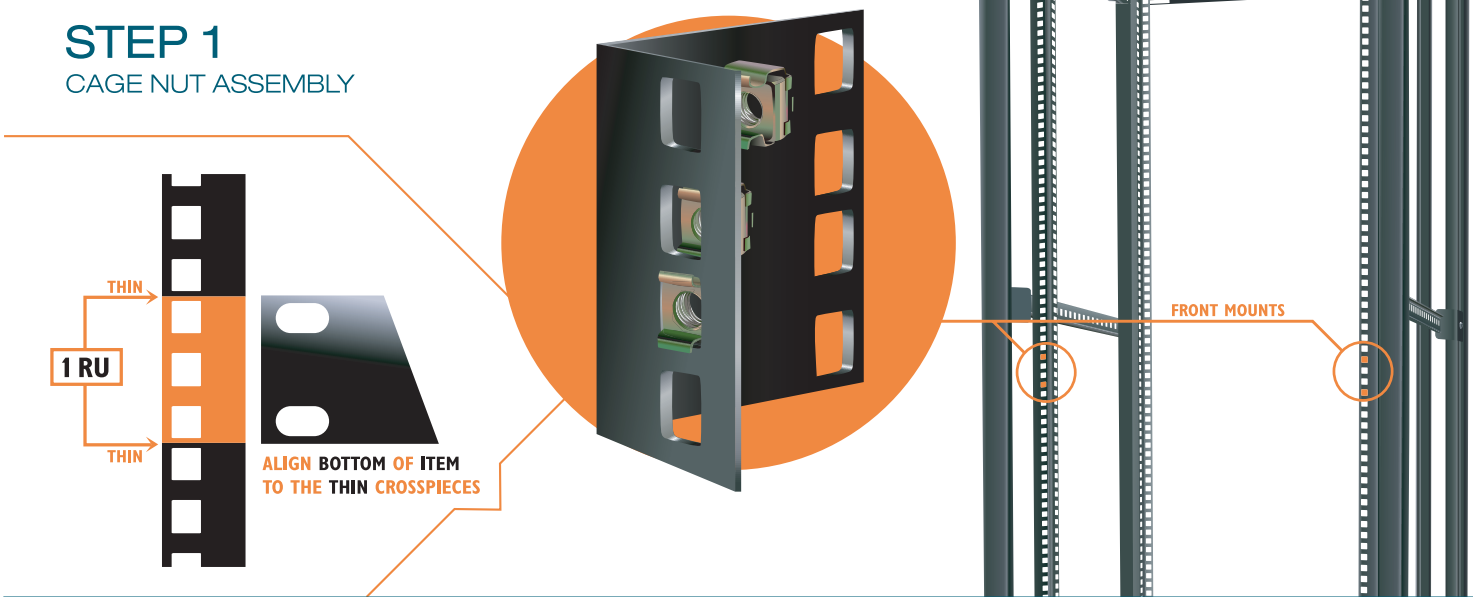

Horizontal Power Rail

STEP 1 CAGE NUT ASSEMBLY

6 outlet version

10 outlet version