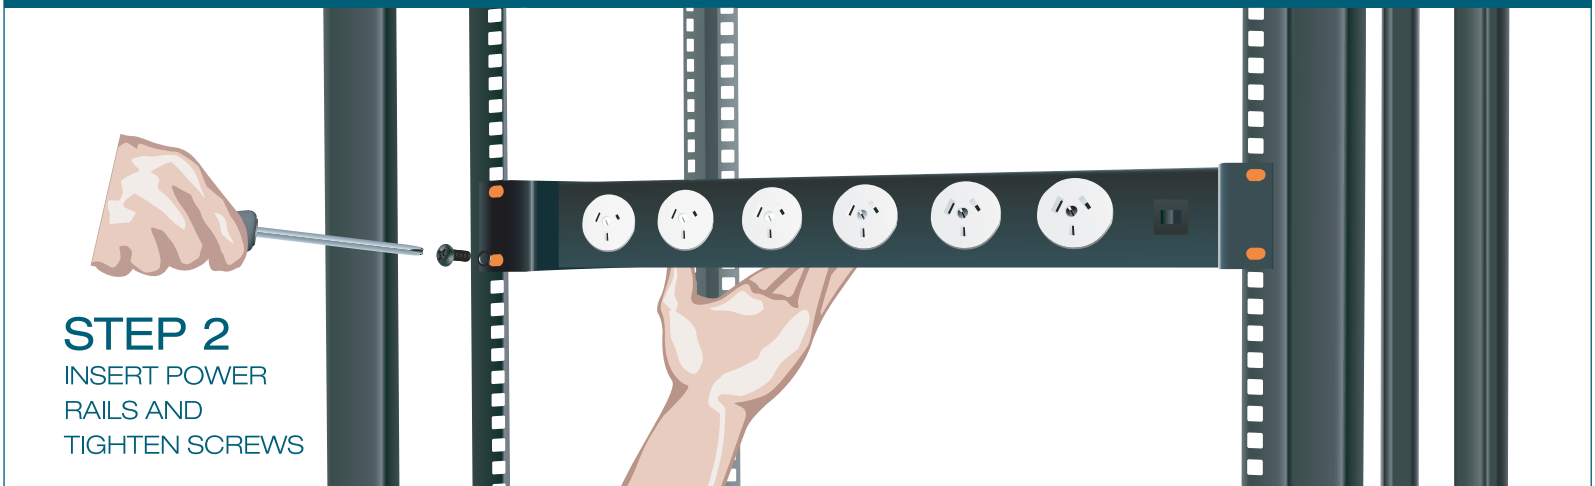

Horizontal Power Rail

STEP 1 CAGE NUT ASSEMBLY

6 outlet version

10 outlet version